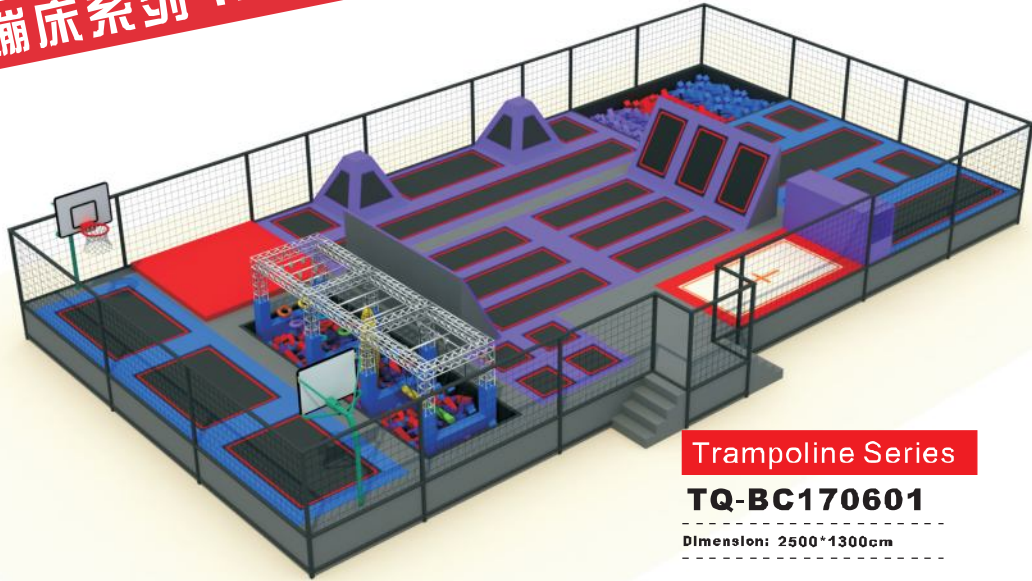

Trampoline Series

TQ-BC161117

Dimension: 4500*1800cm

Trampoline Series

TQ-BC170406

Dimension: 3300*1000cm

蹦床系列 Trampoline Series

Trampoline Series