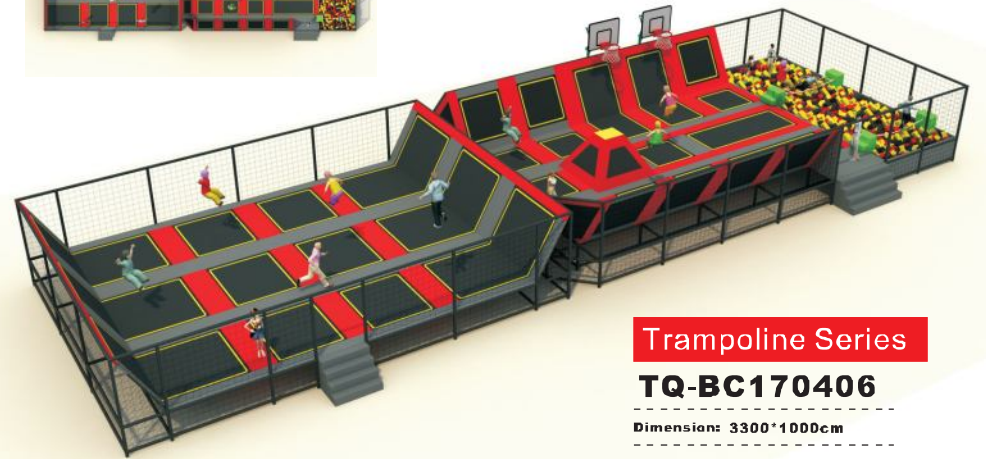

Trampoline Series

TQ-BC170406

Dimension: 3300*1000cm