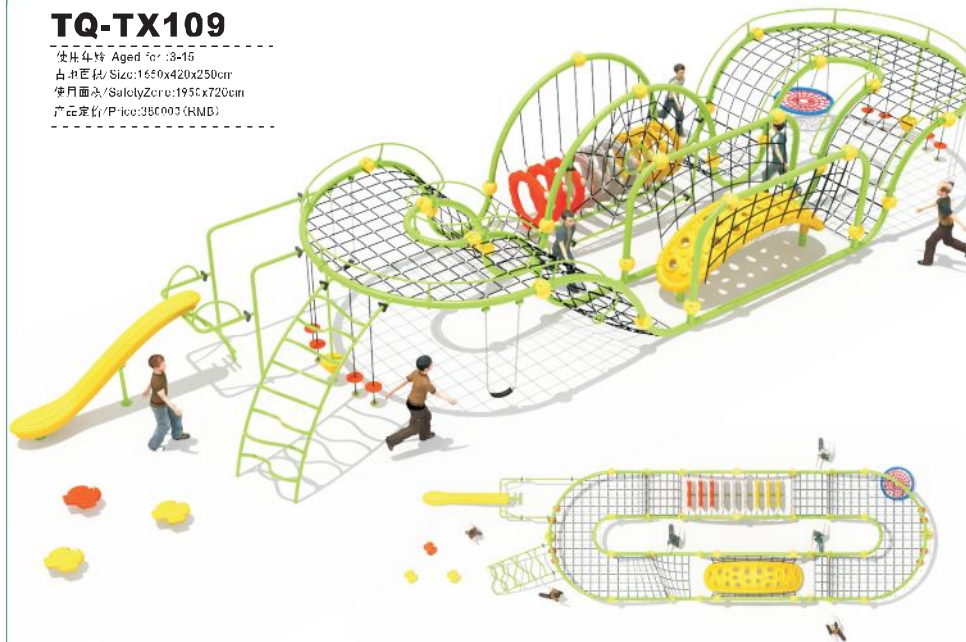

户外网爬系列 Outdoor Net Structure

TQ-TX107

适用年龄/Aged for :3-15
 占地面积/Size:800x780x340cm
 使用面积/SafetyZone:1'00x1080cm
 产品定价/Price:183000 (RMB)

TQ-TX109

适用年龄/Aged for :3-15
 占地面积/Size:1650x420x250cm
 使用面积/SafetyZone:1950x720cm
 产品定价/Price:38000 (RMB)