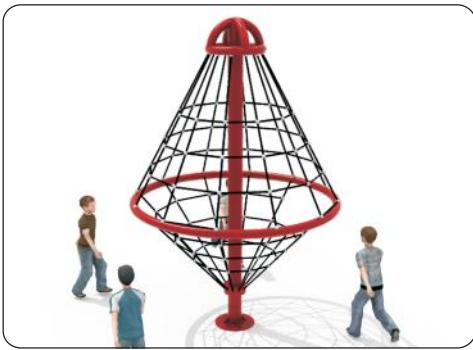

TQ-TX131
占地面积/Size:200x200x300cm
产品定价/Price:65000 (RMB)