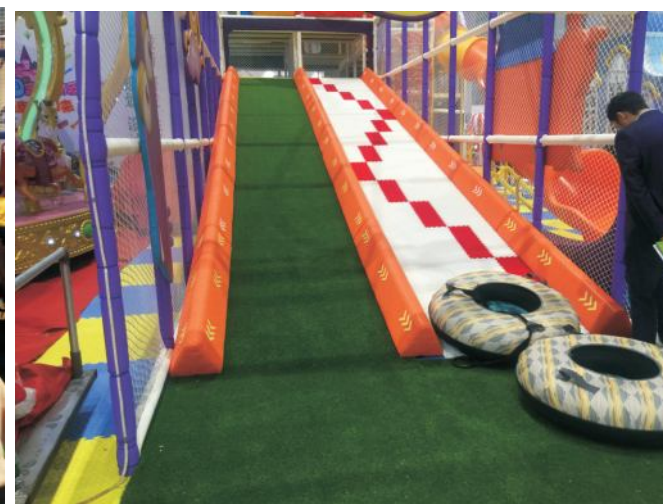

淘气堡系列 Indoor Playground Series

Indoor Playground Series

TQ-TQB101

占地面积/Size:1600x750x320cm

Indoor Playground Series

TQ-TQB102

占地面积/Size:1400x750x450cm

淘气堡系列 Indoor Playground Series