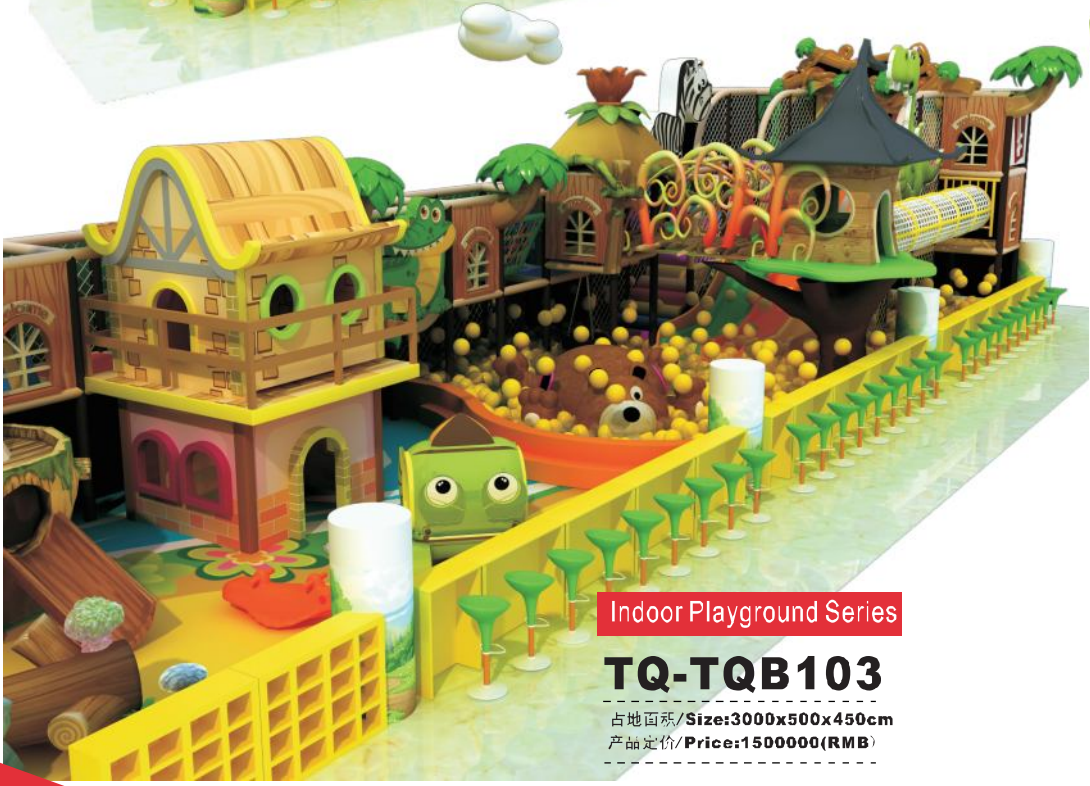

淘气堡系列 Indoor Playground Series

Indoor Playground Series

TQ-TQB101

占地面积/Size:1600x750x320cm

Indoor Playground Series

TQ-TQB102

占地面积/Size:1400x750x450cm

淘气堡系列 Indoor Playground Series

Indoor Playground Series

TQ-TQB104

占地面积 Size:2500x700x480cm
产品定价/Price:1200000(RMB)

Indoor Playground Series

TQ-TQB103

占地面积/Size:3000x500x450cm
产品定价/Price:1500000(RMB)

Indoor Playground Series

TQ-TQB0720